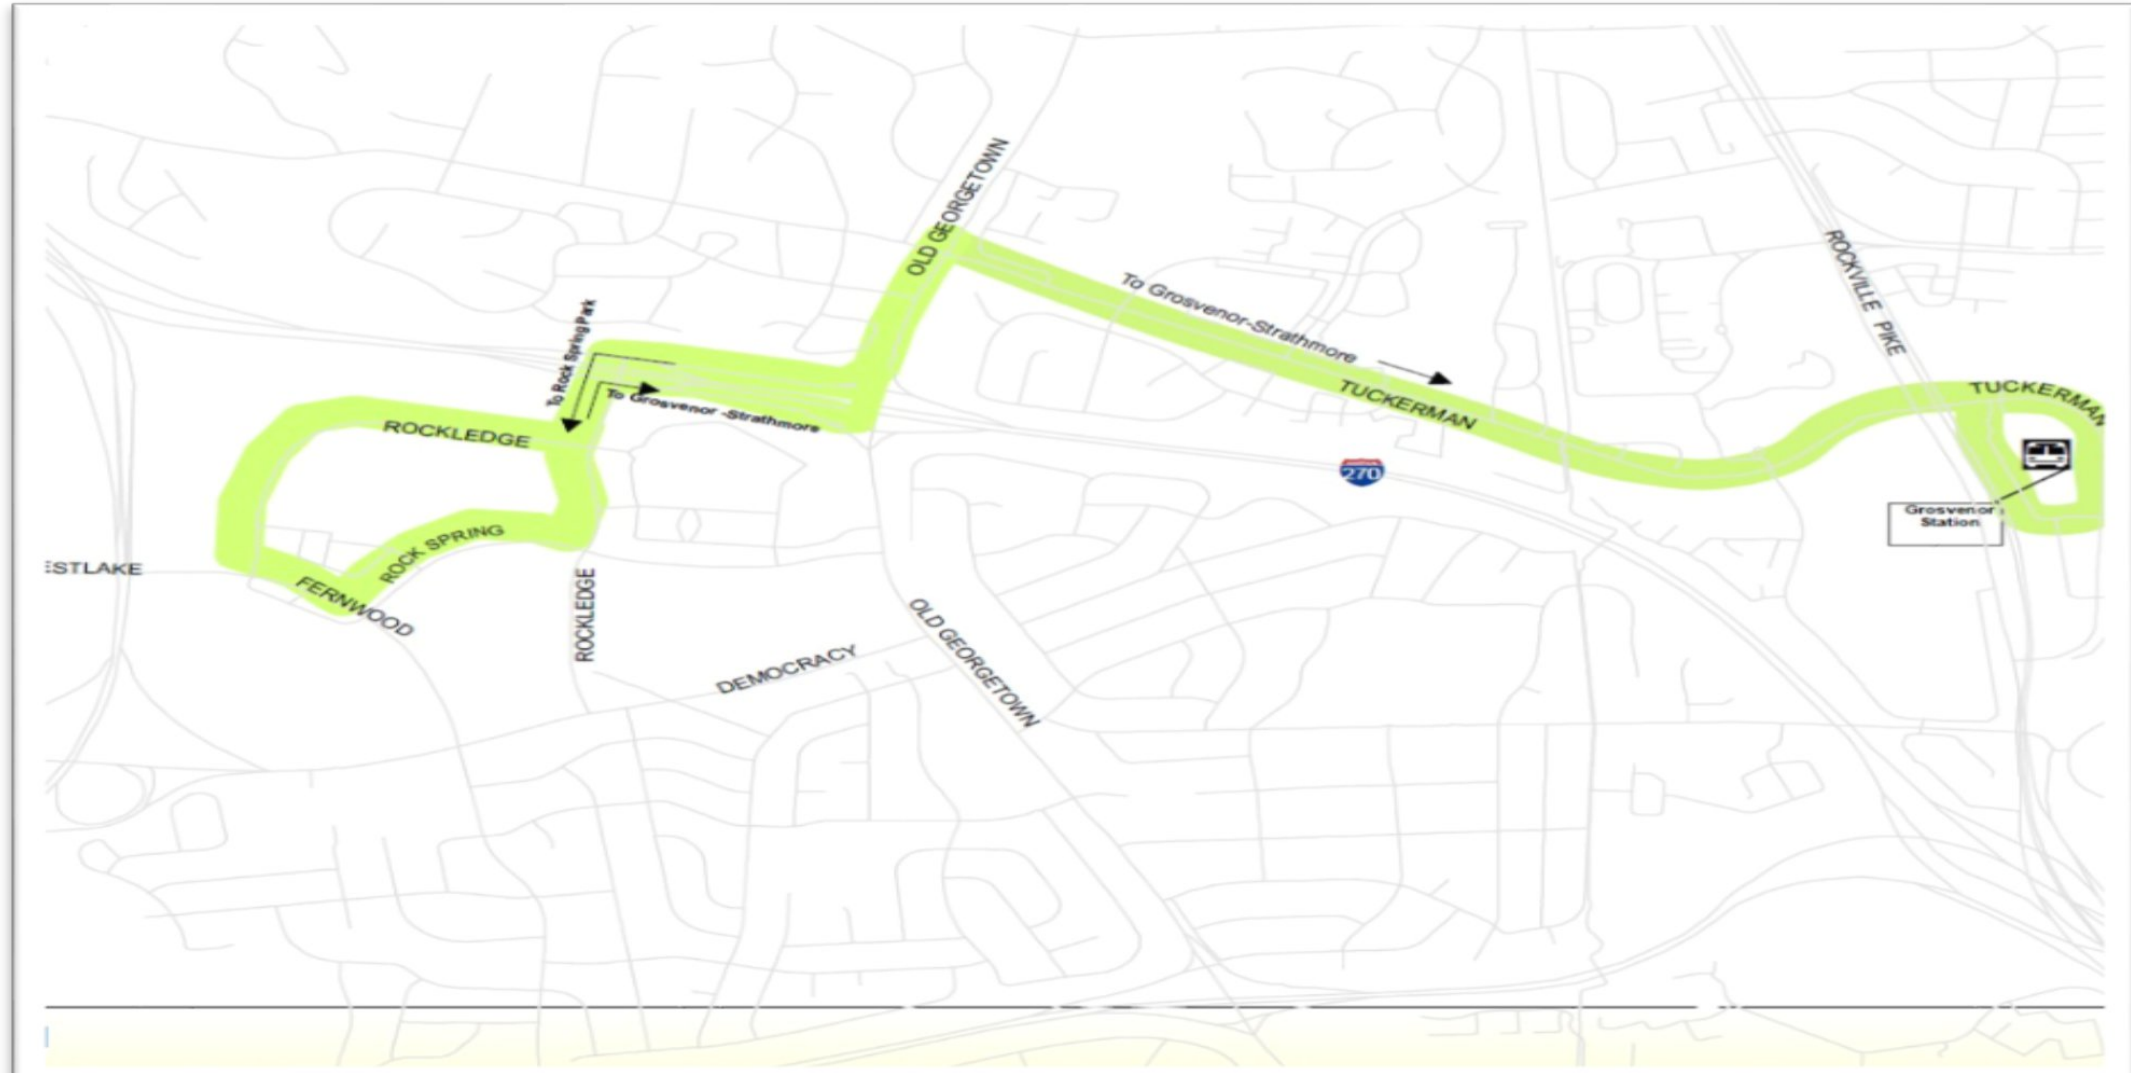

**CAPITAL
GATEWAY
6700 & 6710
Rockledge Drive
Shuttle Service**

Shuttle Route

Shuttle Schedule

Morning Schedule		Afternoon Schedule	
Grosvenor Metro	6710 Rockledge Drive	6710 Rockledge Drive	Grosvenor Metro
5:45AM	6:05AM	3:30 PM	3:50 PM
6:05AM	6:25AM	3:50 PM	4:10 PM
6:25AM	6:45AM	4:10 PM	4:30 PM
6:45AM	7:05AM	4:30 PM	4:50 PM
7:05AM	7:25AM	4:50 PM	5:10 PM
7:25AM	7:45 AM	5:10 PM	5:30 PM
7:45AM	8:05AM	5:30 PM	5:50 PM
8:05AM	8:25AM	5:50 PM	6:10 PM
8:25AM	8:45 AM	6:10 PM	6:30 PM
8:45 AM	9:05AM		
9:25 AM	9:45 AM		

Track Your Shuttle in Real Time!

Capital Gateway now uses

BUSWHERE?

Scan this QR Code
to start tracking the
shuttle today:

Prefer the app?

Download **BusWhere for Shuttles**
on the App Store or Google Play

>

Then enter code: **CAPITALGATEWAY**

For help: support@buswhere.com

CAPITAL GATEWAY